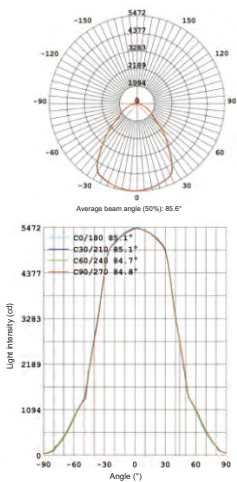

Applicable light source

Order No.	Type of light source	Rated power (W)	Luminous flux (lm)	Average lifespan(h)	QTY (PCS/Box)
CS-ExC-0-100	LED	100W	11500	50000	1/1
CS-ExC-0-120	LED	120W	13200	50000	1/1
CS-ExC-0-150	LED	150W	15000	50000	1/1

Photoelectric parameters

Lighting distribution curve

Average illumination test chart

Technical parameters

Rated voltage: AC /DC 220V 50Hz
Housing protection: IP66
Anti-corrosion grade: Wf2
Color temperature: 5,500-6,000K
Inlet thread: G 3/4
Lead-in cable: $\Phi 8$ - $\Phi 12$ mm
External dimension: $\Phi 320 \times 310$ mm
Total weight: 8.0kg
Explosion-proof sign; Exd IIC T6 Gb / Ext DA 21 IP66 T 80°C