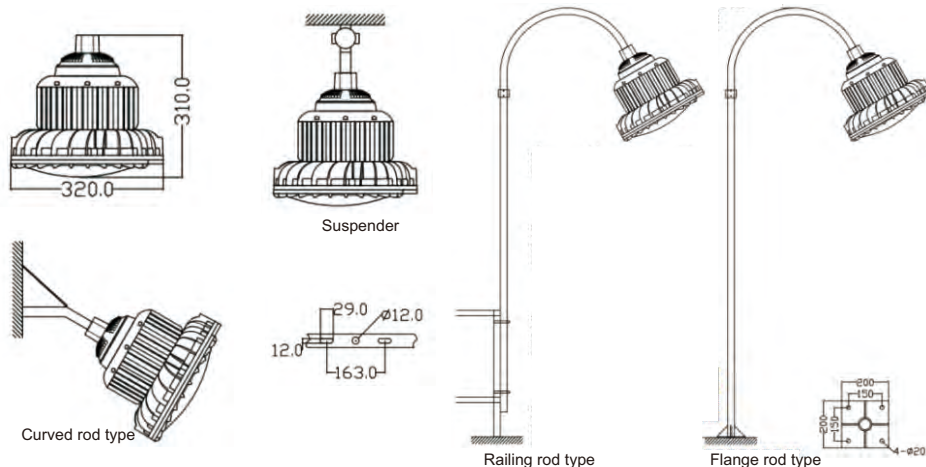

Photoelectric parameters

Lighting distribution curve

Average illumination test chart

Technical parameters

Rated voltage: AC /DC 220V 50Hz
Housing protection: IP66
Anti-corrosion grade: Wf2
Color temperature: 5,500-6,000K
Inlet thread: G 3/4
Lead-in cable: $\Phi 8$ - $\Phi 12$ mm
External dimension: $\Phi 320 \times 310$ mm
Total weight: 8.0kg
Explosion-proof sign; Exd IIC T6 Gb / Ext DA 21 IP66 T 80°C

Installation diagram

Applicable place

- ◆ Widely applied in general lighting and operation lighting in hazardous environments of oil exploitation, oil refining, metal smelting, chemicals, military, coal mines, thermal power stations, wineries, etc.
- ◆ Applicable for Zone 1, Zone 2, Class IIA, Class IIB and Class IIC explosive gas environments and flammable dust environments as well as Zone 21 and Zone 22 flammable and explosive sites.

Performance features

- ◆ The housing is made by aluminum alloy die casting with high voltage electrostatic plastic spraying on the surface, and has good anti-corrosive performance;
- ◆ The structure is manufactured as per explosion protection standards, enabling more reliable explosion-proof performance;
- ◆ Configured with an internationally renewed brand of LED light source and an imported integrated light source, also featured with circuit ESD electrostatic discharge design and a lifespan up to 50,000h;
- ◆ Specialized constant-current power supply, wide voltage AC 85V-260V input design, featured with open circuit protection, short-circuit protection, surge protection, lightning protection, overvoltage protection, etc.;
- ◆ Borosilicate tempered glass, resistant to high-energy impact; protective cover's transmittance up to 95%, providing good lighting effect and high luminance;
- ◆ Steel tube wiring G3/4", multiple mounting methods optional for users, the light is provided with a mounting bracket enabling free adjustment of the mounting angle based on requirements.