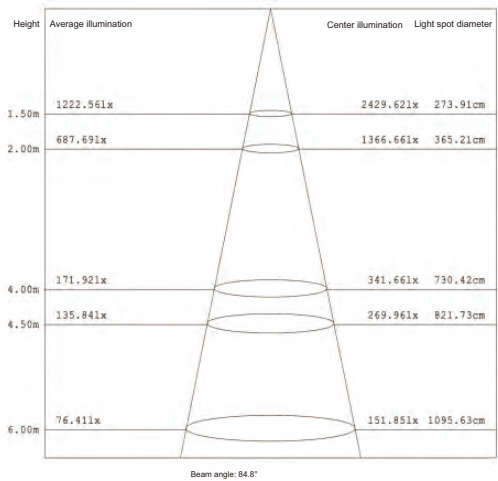

Applicable light source

Order No.	Type of light source	Rated power (W)	Luminous flux (lm)	Average lifespan(h)	QTY (PCS/Box)
CS-ExC-0-100	LED	100W	11500	50000	1/1
CS-ExC-0-120	LED	120W	13200	50000	1/1
CS-ExC-0-150	LED	150W	15000	50000	1/1

Photoelectric parameters

Lighting distribution curve

Average illumination test chart

Technical parameters

Rated voltage: AC /DC 220V 50Hz
Housing protection: IP66
Anti-corrosion grade: Wf2
Color temperature: 5,500-6,000K
Inlet thread: G 3/4
Lead-in cable: $\Phi 8$ - $\Phi 12$ mm
External dimension: $\Phi 320 \times 310$ mm
Total weight: 8.0kg
Explosion-proof sign; Exd IIC T6 Gb / Ext DA 21 IP66 T 80°C