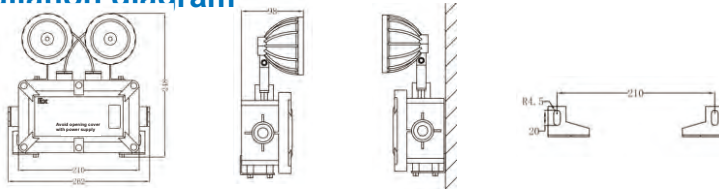

Applicable light source

| Order No. | Type of light source | Rated power (W) | Luminous flux (lm) | Emergency time | QTY (PCS/Box) |
|-----------|----------------------|-----------------|--------------------|----------------|---------------|
| CS-B52 | LED | 2-3W | 720 | >60min | 1/1 |

Technical parameters

Rated voltage: AC/DC 220V 50Hz
 Housing protection: IP66
 Anti-corrosion grade: WF2
 Color temperature: 5,500-6,000K
 Inlet thread: G3/4
 Lead-in cable: $\Phi 8-\Phi 12\text{mm}$
 External dimension: 262*246*98mm
 Total weight: 3kg
 Emergency time: $\geq 90\text{min}$
 Explosion-proof sign: ExdeIIc T6 Gb/ExtDA21 Ip66 T 80C

Installation diagram

Performance features

- The housing is made by aluminum alloy die casting with high voltage electrostatic plastic spraying on the surface, and has good anti-corrosive performance;
- Manufactured on basis of Grade IIC top standards of thread structure explosion protection, more reliable explosion-proof performance;
- Configured with an internationally renewed brand of LED light source and an imported integrated light source, also featured with circuit ESD electrostatic discharge design and a lifespan up to 50,000h;
- Specialized constant-current power supply, wide voltage AC 85V-260V input design, featured with open circuit protection, short-circuit protection, surge protection, lightning protection, overvoltage protection, etc.;
- High performance nickel-cadmium battery, long lifespan, no explosion hazard;
- Borosilicate tempered glass, resistant to high-energy impact, good lighting effect, high luminance.
- Steel tube wiring G3/4", multiple mounting methods are optional for users, and the light is provided with mounting brackets for ease of installation.